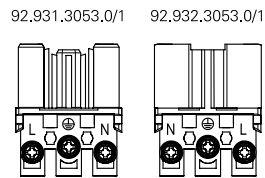

Mounting Instruction  
**gesis** GST 18i3 (July 2004)  
 © 2004 Wieland Electric GmbH

**Items delivered (shown 92.031.3053.0/1)**

**Mounting Steps**

**1**

**Conductor Assignment**

**2**

**Conductor Preparation**