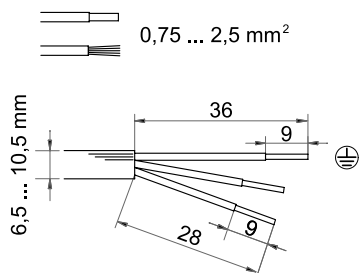

Mounting Instruction  
**gesis** GST 18i3 (July 2004)  
 © 2004 Wieland Electric GmbH

**Items delivered (shown 92.031.3053.0/1)**

**Mounting Steps**

**1**

**Conductor Assignment**

**2**

**Conductor Preparation**